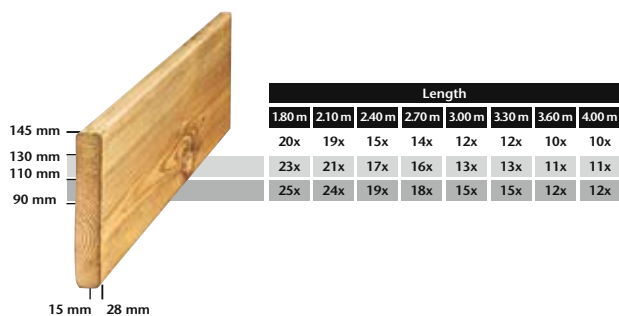

Lodge

Shoppinglist

Box →

Subtotal

+

Post →

Length

Quantity	Price	Subtotal
X	=	+

Beam →

Length

Quantity	Price	Subtotal
X	=	+

Board →

Length

Quantity	Price	Subtotal
X	=	+

Length slide

Subtotal