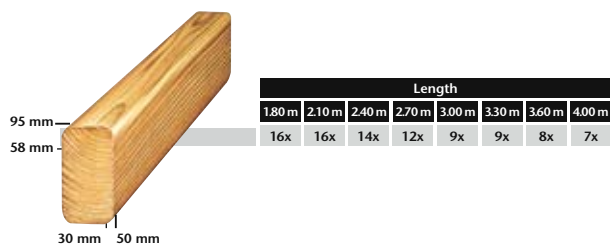

Lodge

Shoppinglist

Box →

Subtotal

+

Post →

Length

Quantity	Price	Subtotal
X	=	+

Beam →

Length

Quantity	Price	Subtotal
X	=	+

Board →

Length

Quantity	Price	Subtotal
X	=	+

Length slide

Subtotal